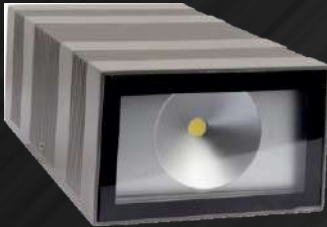

NL-252

Model : NL-252

Power	Dimension	Body Colour
2x3W	D55x89x161	GREY

3000K