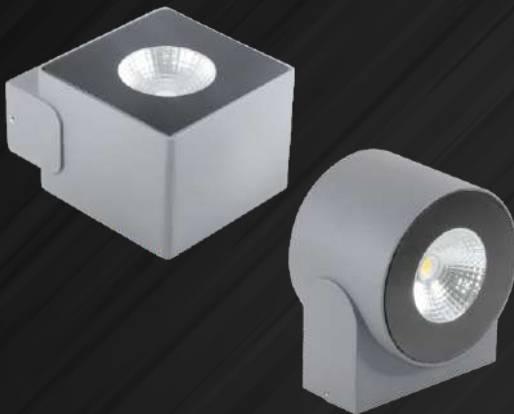

NL-4050

Model : NL-4050

Power	Dimension	Body Colour
2x6W	90x69x110 (SQ)	GREY
2x6W	69x110 (RD)	GREY

3000K