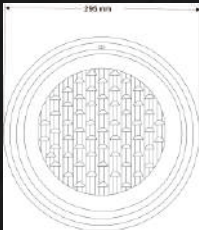

NL-15370

Model : NL-15370

Power	Dimension	Body Colour
7W	150x150	GREY

NL-8230

Model : NL-8230

Power	Dimension	Body Colour
2x7W	150x225	GREY

NL-UW01

Model : NL-UW01
UNDER WATER SWIMMING POOL LIGHT