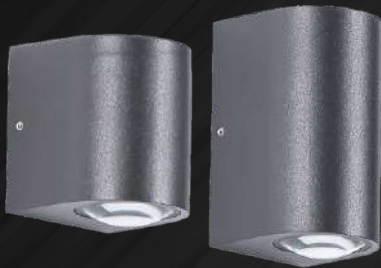

3000K

NL-3001

Model : NL-3001

Power	Dimension	Body Colour
5W	D65x95xH100	GREY
2x5W	D65x100xH110	GREY

3000K

NL-5017

Model : NL-5017

Power	Dimension	Body Colour
5W	D54x66x56	GREY
2x5W	D54x100x56	GREY