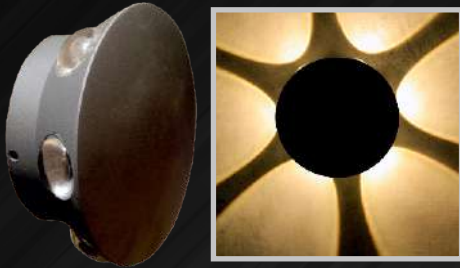

NL-6006

Model : NL-6006

Power	Dimension	Body Colour
1x6W	D120xH50	GREY

3000K