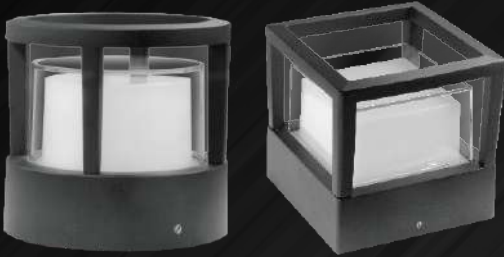

NL-4090

Model : NL-4090

Power	Dimension	Body Colour
6W	D105x105xH108 (SQ)	GREY
6W	D108x105 (RD)	GREY

3000K