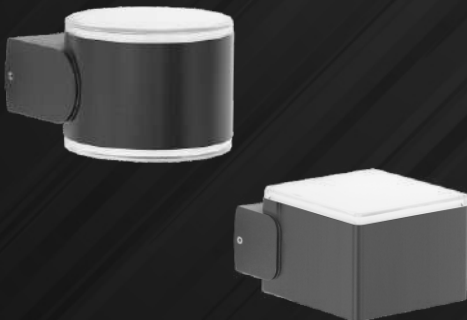

NL-4060

Model : NL-4060

Power	Dimension	Body Colour
2x6W	90x80x110 (SQ)	GREY
2x6W	83x110 (RD)	GREY

3000K