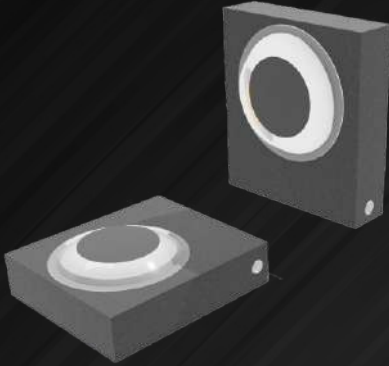

NL-1004

Model : NL-1004

Power	Dimension	Body Colour
1x4W	D115x38xH78	GREY
1x6W	D168x45xH78	GREY

3000K

NL-3503

Model : NL-3503

Power	Dimension	Body Colour
1x3W	D53x42xH80	GREY
2x3W	D53x42xH135	GREY

NL-2068