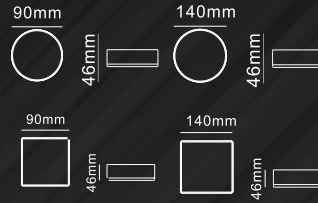

Power	Dimension	Body Colour
15W	79x153	GREY
24W	110x140x380	BLACK

3000K

NL-GB221

Model : NL-GB221

Power	Dimension	Cut Size (MM)	Body Colour
3W	D66x75	54x75	GREY
6W	D85x77	73x77	GREY
12W	D110xH112	105x110	GREY

3000K

NL-GB222

Model : NL-GB222

Power	Dimension	Cut Size (MM)	Body Colour
1*2W	105x130	95x100	GREY
2*2W	105x130	95x100	GREY
3*2W	105x130	95x100	GREY
4*2W	105x130	95x100	GREY

3000K

NL-GB223

Model : NL-GB223

Model	Power	Dimension	Body Colour
GB223/1	0.5W	65x70	GREY
GB223/2	1W	65x70	GREY
GB223/3	1.5W	65x70	GREY
GB223/4	2W	65x70	GREY

3000K

NL-4008

Model : NL-4008

Power	Dimension	Body Colour
8W	D90x46(RD)	BLACK
8W	D90x90x46(SQ)	BLACK
15W	D140xH46(RD)	BLACK
15W	D140x140xH46(SQ)	BLACK

3K 4K 6K

NL-3030

Model : NL-3030

Power	Dimension	Body Colour
5W	D68xH30	BLACK