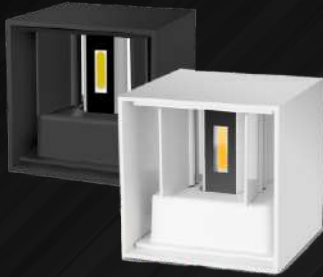

NL-999

Model : NL-999

Power	Dimension	Body Colour
2x3W	D100x100xH100	WH, BK, GREY

3000K