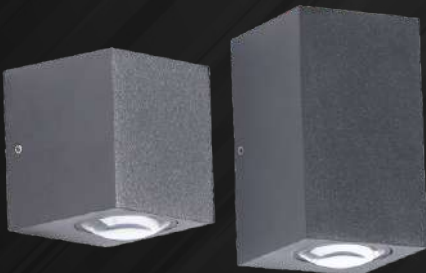

NL-6019

Model : NL-6019

Power	Dimension	Body Colour
5W	D54x66x56	GREY
2x5W	D54x100x56	GREY