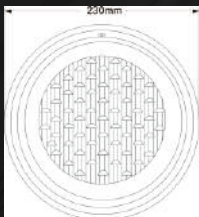

NL-15370

Model : NL-15370

Power	Dimension	Body Colour
7W	150x150	GREY

NL-8230

Model : NL-8230

Power	Dimension	Body Colour
2x7W	150x225	GREY

NL-UW01

Model : NL-UW01
UNDER WATER SWIMMING POOL LIGHT