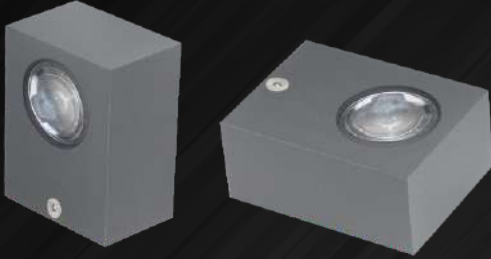

Model : NL-2068

Power	Dimension	Body Colour
1X3W	45x12x50mm	WHITE/GREY
2X3W	45x12x50mm	WHITE/GREY

3000K

NL-204

Model : NL-204

Power	Dimension	Body Colour
6W	85x56x90	GREY

3000K

NL-202