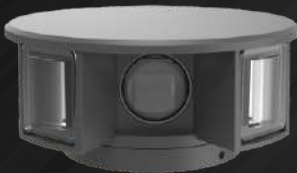

NL-8003

Model : NL-8003

Power	Dimension	Cut Size (MM)	Body Colour
1x3W	D160x50	N/A	GREY

3000K

NL-8012

Model : NL-8012

Power	Dimension	Body Colour
12W	120X56	GREY

Twist The Light & Feel The Change

3000K