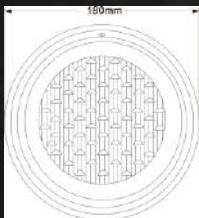

NL-15370

Model : NL-15370

Power	Dimension	Body Colour
7W	150x150	GREY

NL-8230

Model : NL-8230

Power	Dimension	Body Colour
2x7W	150x225	GREY

NL-UW01

Model : NL-UW01
UNDER WATER SWIMMING POOL LIGHT